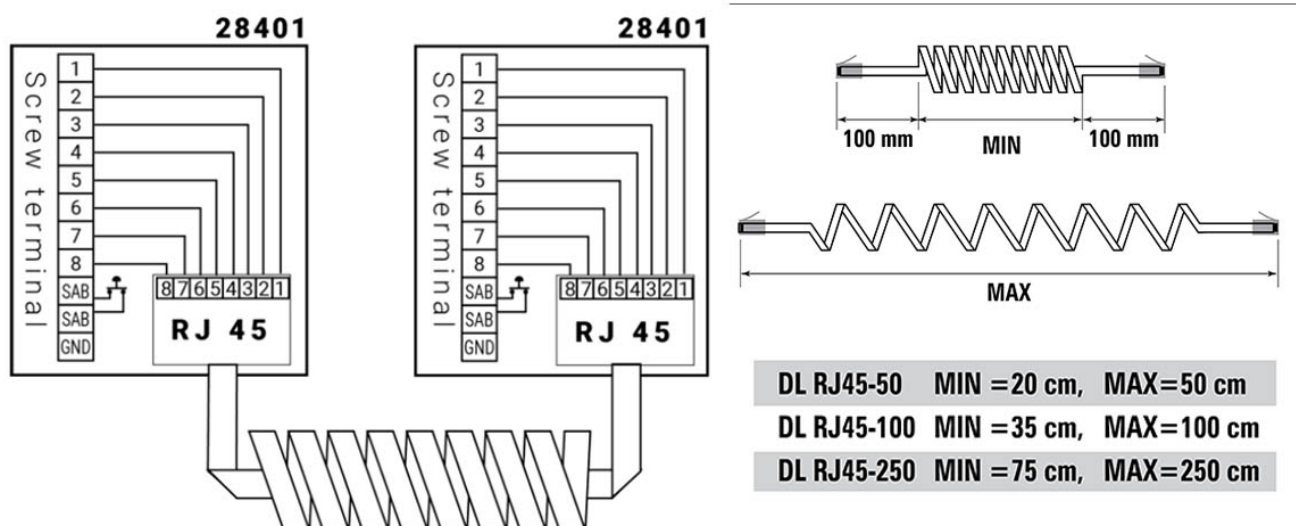

## DL RJ45

## Door loop with RJ 45 connection, spiral cable

## Dane techniczne

Zabezpieczenie sabotażowe	Tak
Podłączenie	RJ 45

DL RJ45 is a door loop with spiral cable and RJ45 connector at each end. The door loop is intended for sliding doors, garage doors and other objects where a flexible cable is needed. The door loop consists of two junction boxes (28401) with RJ45 connectors and 10 screw terminals, 2 of which are for the tamper contact. The box is also provided with cable relief protection for the RJ45 connector. The box has also an anti-tamper protection. The screw terminals have built in self lift wire guard clamp for safe mounting. The cable is made of PUR which means it is more elastic and durable than a PVC cable. The cable is available in 3 sizes, 50 cm, 10 and 250 cm (recommended extended length).

## DO ZAMÓWIEN

Model	Description
DL RJ45-50	Door loop with RJ 45 connection, spiral cable, 50 cm
DL RJ45-100	Door loop with RJ 45 connection, spiral cable, 100cm
DL RJ45-250	Door loop with RJ 45 connection, spiral cable, 250 cm