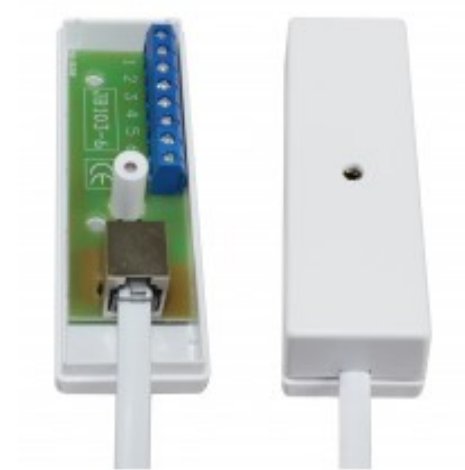

DL 6

Door Loop

Product :

Autoprotection	Oui
Connexion	Screw terminals
Matériau du coffret	ABS Plastic
Couleur	Blanc
Dimensions (L x l x h) mm	91 x 31 x 23 mm (junction box)
Longueur mm	45 cm - 150 cm (coiled cable)

Product description:

The DL 6 is a door loop with a coiled cable, which has modular connectors on both ends of the loop to facilitate installation. The junction boxes included have screw terminals for a secure and discreet installation.