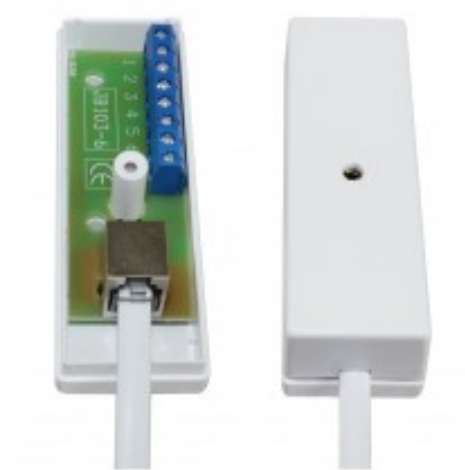

## Door Loop

### Product :

Autoprotection	Oui
Connexion	Screw terminals
Matériau du coffret	ABS Plastic
Couleur	Blanc
Dimensions (L x l x h) mm	91 x 31 x 23 mm (junction box)
Longueur mm	45 cm - 150 cm (coiled cable)

### Product description:

The DL 6 is a door loop with a coiled cable, which has modular connectors on both ends of the loop to facilitate installation. The junction boxes included have screw terminals for a secure and discreet installation.