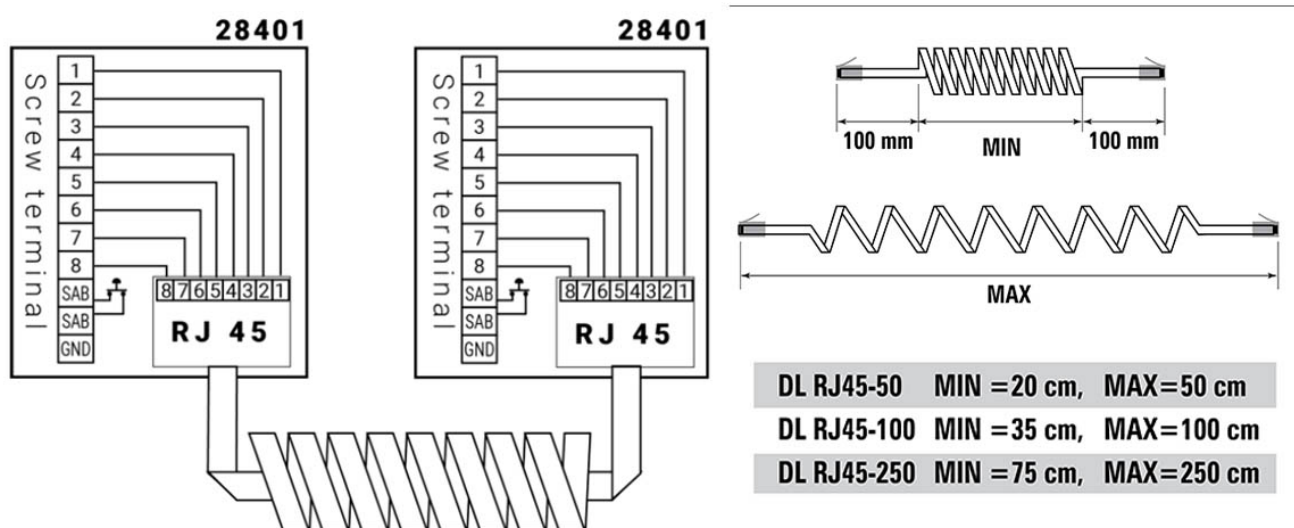

DL RJ45

Door loop with RJ 45 connection, spiral cable

Ficha de datos

Antisabotaje	Si
Conexión	RJ 45

DL RJ45 is a door loop with spiral cable and RJ45 connector at each end. The door loop is intended for sliding doors, garage doors and other objects where a flexible cable is needed. The door loop consists of two junction boxes (28401) with RJ45 connectors and 10 screw terminals, 2 of which are for the tamper contact. The box is also provided with cable relief protection for the RJ45 connector. The box has also an anti-tamper protection. The screw terminals have built in self lift wire guard clamp for safe mounting. The cable is made of PUR which means it is more elastic and durable than a PVC cable. The cable is available in 3 sizes, 50 cm, 10 and 250 cm (recommended extended length).

INFORMACIÓN DE PEDIDO

Model	Description
DL RJ45-50	Door loop with RJ 45 connection, spiral cable, 50 cm
DL RJ45-100	Door loop with RJ 45 connection, spiral cable, 100cm
DL RJ45-250	Door loop with RJ 45 connection, spiral cable, 250 cm

También te podría interesar

	<p>JB RJ45</p> <p>Caja de conexión metálica</p>	
	<p>28401</p> <p>CAJA DE CONEXIONES "MINI" CON RJ 45</p>	
	<p>28402</p> <p>CAJA DE CONEXIONES "MINI" CON RJ 45 Y PANTALLA ELÉCTRICA</p>	
	<p>3090</p> <p>ALARM MODULE 16 POLES WITH 2x RJ 45, SHIELDED</p>	