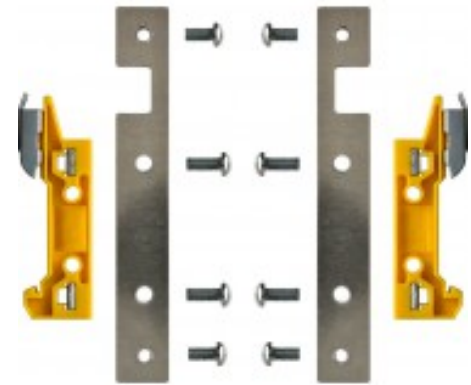

PSV-DIN

Mounting kit for DIN rail mounting

Ficha de datos

PSV-DIN is a mounting kit for mounting power supply modules PSV 2415-M, PSV 2435-M and PSV 2465-M on a 35mm DIN rail in, for example, server cabinets or for industrial purposes.