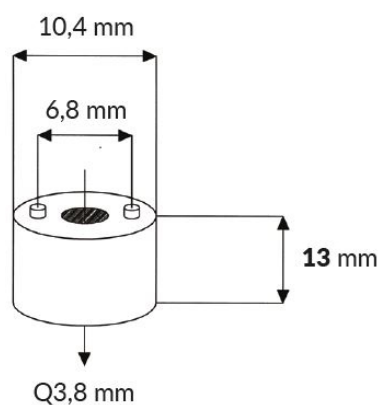

## STACKABLE WALL SPACERS FOR EASY WIRING IN BOX

**Technical data**

Dimensions (L x Ø) mm	13 x 10
-----------------------	---------

**Stackable wall spacers for easy wiring into the plastic box.**

Simplifies wiring behind the mini or module plastic box against the wall.  
Can be stacked on each other.

(incl. 4 pcs screws + 4 pcs plugs)

**ORDERING INFORMATION**

Model	Description
2581.13	Wall spacer pack, Q10 x 13 mm, x 4 pcs(incl. 4 pcs screws + 4 pcs plugs)