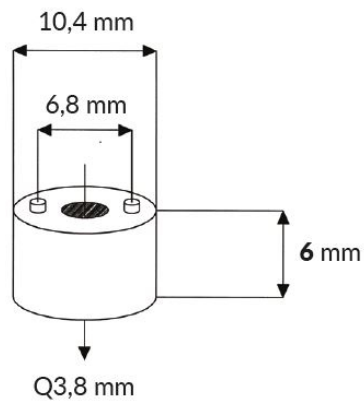

## STACKABLE WALL SPACERS FOR EASY WIRING IN BOX

**Technical data**

Dimensions (L x Ø) mm	6 x 10
-----------------------	--------

Stackable wall spacers for easy wiring into the plastic box.  
Simplifies wiring behind the mini or module plastic box against the wall.  
Can be stacked on each other.

**ORDERING INFORMATION**

Model	Description
2581.06	Wall spacer pack, Q10 x 6 mm, x 40 pcs