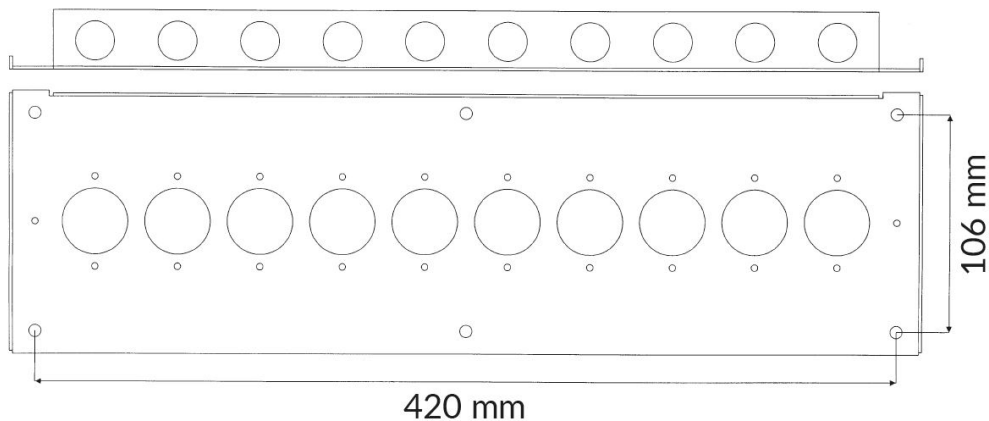

Empty module box for installation of fire systems.

Empty box with red lid with visible or hidden label window.

Suitable for fire installations.

Customized to fit all our terminal blocks eg.

- 1-10 pcs Terminal blocks with dimensions 116x40 mm.
- 1-5 pcs larger terminal blocks with dimensions 116x80 mm.

Incl. Spacer pack 12.7 mm (4 spacers, 4 screws and 4 plugs)