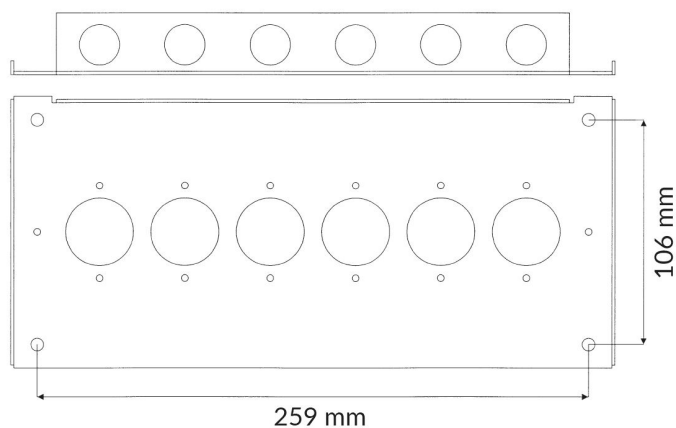

## REDLINE MODULE BOX, METAL IN RED WITH PLACE FOR UP TO 6 TERMINAL BLOCKS

**Technical data**

Dimensions (L x W x H) mm	128 x 287 x 38
---------------------------	----------------

**Empty module box for installation of fire systems.**

Empty box with red lid with visible or hidden label window.

Suitable for fire installations.

Customized to fit all our terminal blocks eg.

- 1-6 pcs Terminal blocks with dimensions 116x40 mm.
- 1-3 pcs larger terminal blocks with dimensions 116x80 mm.

Incl. Spacer pack 12.7 mm (4 spacers, 4 screws and 4 plugs)