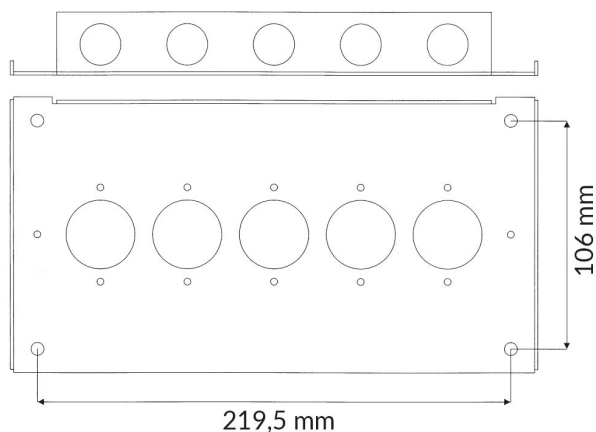

Empty module box for installation of fire systems.

Empty box with red lid with visible or hidden label window.

Suitable for fire installations.

Customized to fit all our terminal blocks eg.

- 1-5 pcs Terminal blocks with dimensions 116x40 mm.
- 1-2 pcs larger terminal blocks with dimensions 116x80 mm.

Incl. Spacer pack 12.7 mm (4 spacers, 4 screws and 4 plugs)