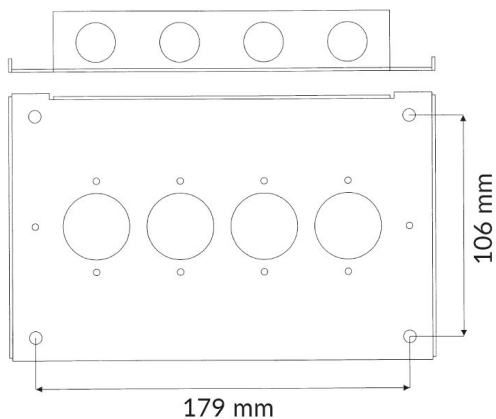

Empty module box for installation of fire systems.

Empty box with red lid with visible or hidden label window.

Suitable for fire installations.

Customized to fit all our terminal blocks eg.

- 1-4 pcs Terminal blocks with dimensions 116x40 mm.
- 1-2 pcs larger terminal blocks with dimensions 116x80 mm.

Incl. Spacer pack 12.7 mm (4 spacers, 4 screws and 4 plugs)