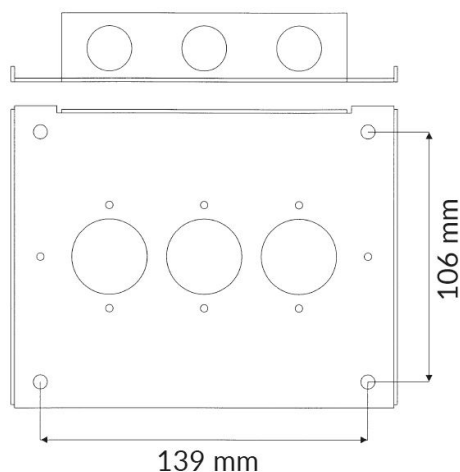

3203.02R

REDLINE MODULE BOX, METAL IN RED WITH PLACE FOR 3 TERMINAL BLOCKS

Technical data

| | |
|---------------------------|----------------|
| Dimensions (L x W x H) mm | 128 x 167 x 38 |
|---------------------------|----------------|

**Empty module box for installation of fire systems.**

Empty box with red lid with visible or hidden label window.

Suitable for fire installations.

Customized to fit all our terminal blocks eg.

- 1-3 pcs Terminal blocks with dimensions 116x40 mm.
- 1 pcs larger terminal block with dimensions 116x80 mm.

Incl. Spacer pack 12.7 mm (4 spacers, 4 screws and 4 plugs)

Related products and accessories

| | | |
|---|---|--|
|  | <p>3132.01</p> <p>WALL LABEL FOR EASY LABELING</p> |  |
|---|---|--|