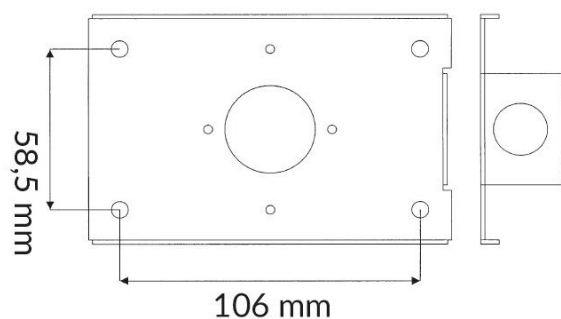

## 3201.02R

REDLINE MODULE BOX METAL IN RED WITH PLACE FOR  
1 TERMINAL BLOCK**Technical data**

Dimensions (L x W x H) mm	134 x 152 x 50
---------------------------	----------------

**Empty module box for installation of fire systems.**

Empty box with red lid with visible or hidden label window.

Suitable for fire installations.

Customized to fit all our terminal blocks eg.

- 1 pcs Terminal block with dimensions 116x40 mm.

Incl. Spacer pack 12.7 mm (4 spacers, 4 screws and 4 plugs)