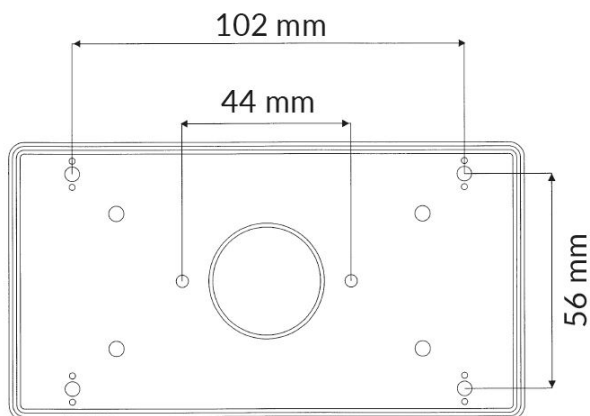

4101R

REDLINE MODULE BOX, PLASTIC

Technical data

Dimensions (L x W x H) mm	134 x 72 x 50
---------------------------	---------------

**Empty module box for installation of fire systems.**

Empty box in red with visible or hidden label window.

Suitable for fire installations.

Customized to fit all our terminal blocks eg.

- 1 pcs Terminal block with dimensions 116x40 mm.

Incl. 2 spacers for mounting our terminal blocks.

The box is flame-retardant according to UL 94 V-0.

4101.02R: IP44

4101.03R: IP4X

**ORDERING INFORMATION**

Model	Description
4101.02R	REDLINE MODULE BOX, PLASTIC; IP44; 1 plint
4101.03R	REDLINE MODULE BOX, PLASTIC; IP4X; 1 plint