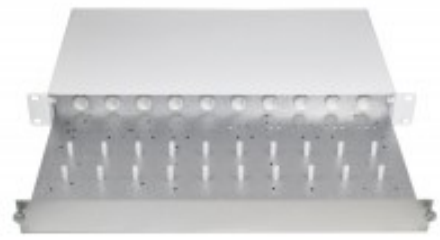

3310.02

MODULE BOX 19" EXTENSIBLE FOR RACK MOUNTING

Technical data

Dimensions (L x W x H) mm 220 x 485 x 44 mm

**Empty connection unit for installation of alarm, access and fire systems.**

Extensible module box for 19" rack mounting with white lid.

For horizontal mounting in rack.

3310.02 is customized to fit all our terminal blocks eg.

- 1-10 pcs Terminal blocks with dimensions 116x40 mm.
- 1-5 pcs larger terminal blocks with dimensions 116x80 mm.