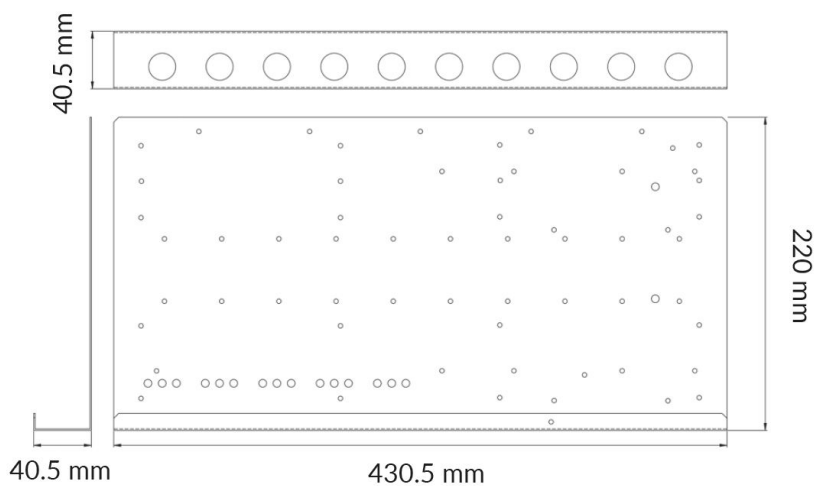

3310.02

MODULE BOX 19" EXTENSIBLE FOR RACK MOUNTING

Technical data

Dimensions (L x W x H) mm 220 x 485 x 44 mm

**Empty connection unit for installation of alarm, access and fire systems.**

Extensible module box for 19" rack mounting with white lid.

For horizontal mounting in rack.

3310.02 is customized to fit all our terminal blocks eg.

- 1-10 pcs Terminal blocks with dimensions 116x40 mm.
- 1-5 pcs larger terminal blocks with dimensions 116x80 mm.