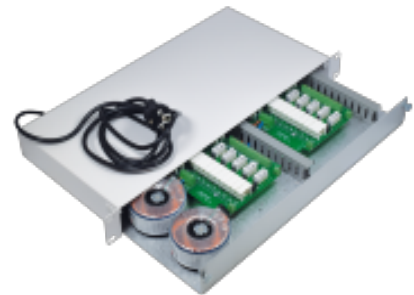

3310.078

POWER SUPPLY UNIT 19", RACK MOUNTING, 230 VAC->10x24 VAC 120 VA

Technical data

| | |
|-----------------------------------|----------------------------|
| Dimensions (L x W x H) mm | 485 x 220 x 44 mm |
| Cable dimension - screw terminals | 0,14 - 1,5 mm ² |
| Output max. load | 10 x 0,5 A |

Complete power supply unit for installation of alarm, access and fire systems.

Extensible power supply unit 230 VAC -> 10x24 VAC 120 VA.

Fits 19" rack. For example, power supply to surveillance cameras.

Relay in series with LED for indication of unbroken fuse, applies to both + and -.

Summary alarm, NO or NC.

- Incl. 2 pcs 3078.03 for distributing power supply to 10 sections.
- 2-pole fused with 1 A.