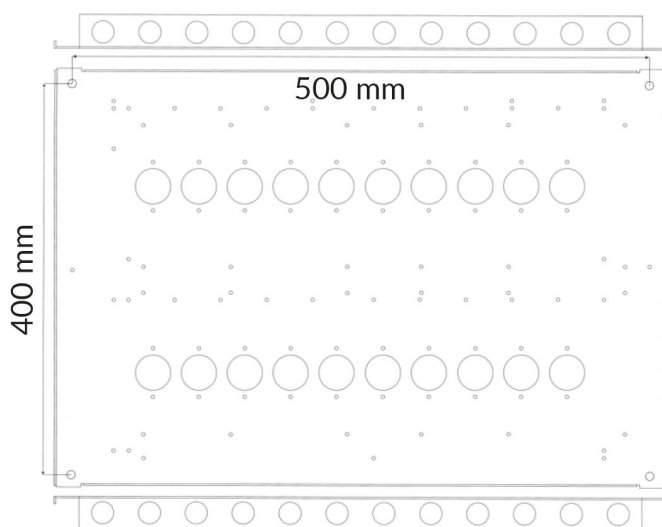

3220.02

MODULE BOX METAL WITH PLACE FOR UP TO 20 TERMINAL BLOCKS

Technical data

Dimensions (L x W x H) mm	422 x 528 x 38
---------------------------	----------------

Empty module box for installation of alarm, access and fire systems.

Empty box with white lid.

Customized to fit all our terminal blocks eg.

- 1-20 pcs Terminal blocks with dimensions 116x40 mm.
- 1-10 pcs larger terminal blocks with dimensions 116x80 mm.

Incl. Spacer pack 12.7 mm (4 spacers, 4 screws and 4 plugs)