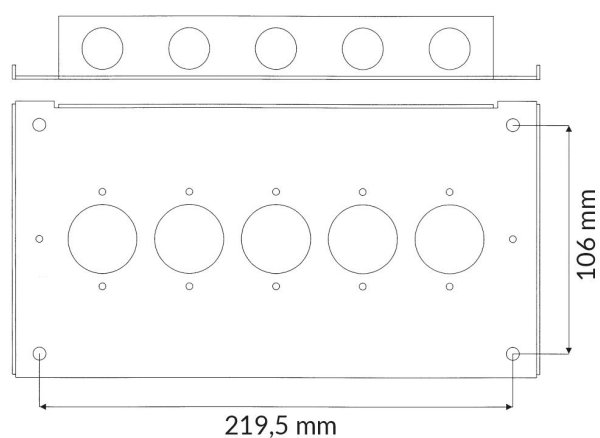

Empty module box for installation of alarm, access and fire systems.

Empty box with white lid with hidden label window.

Customized to fit all our terminal blocks eg.

- 1-5 pcs Terminal blocks with dimensions 116x40 mm.
- 1-2 pcs larger terminal blocks with dimensions 116x80 mm.

Incl. Spacer pack 12.7 mm (4 spacers, 4 screws and 4 plugs)