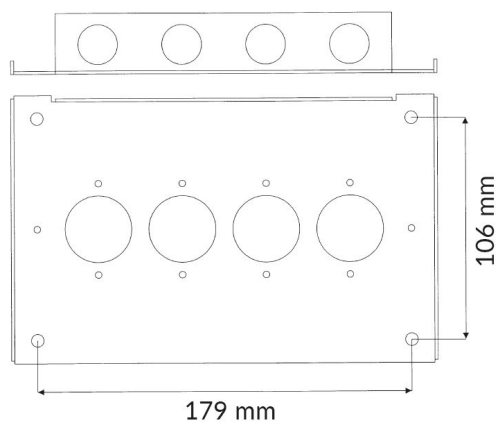

Empty module box for installation of alarm, access and fire systems.

Empty box with white lid with hidden label window.

Customized to fit all our terminal blocks eg.

- 1-4 pcs Terminal blocks with dimensions 116x40 mm.
- 1-2 pcs larger terminal blocks with dimensions 116x80 mm.

Incl. Spacer pack 12.7 mm (4 spacers, 4 screws and 4 plugs)