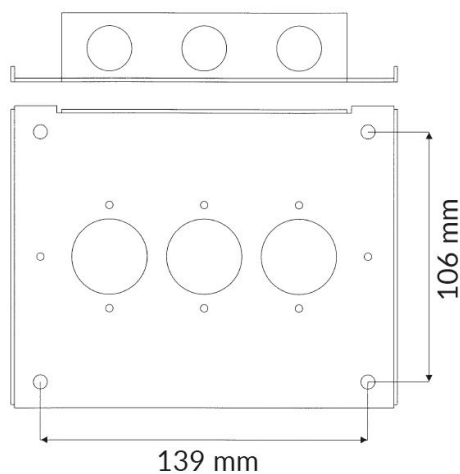

Empty module box for installation of alarm, access and fire systems.

Empty box with white lid with hidden label window.

Customized to fit all our terminal blocks eg.

- 1-3 pcs Terminal blocks with dimensions 116x40 mm.
- 1 pcs larger terminal block with dimensions 116x80 mm.

Incl. Spacer pack 12.7 mm (4 spacers, 4 screws and 4 plugs)