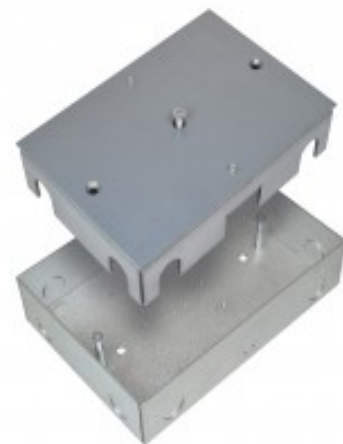

# FB 500

**DISCONTINUED** - Replaced by VD 501

## Recess Box for floor mounting for VD 500

Recess box made of special steel (Magnelis) for mounting of VD 500 in the floor or other hard surfaces. It is designed for mounting and cast into the floor of the museum, vault, safe deposits and gold deposits, and to cope with the pressure of a golden chariot at 5 tons. The box has threaded holes for VD 500 and for mounting a connection box Fatum 28016.03.

The box is attached with supplied expansion bolts that provide a large detection range but also to level the box during assembly. There are also ready-made „knockout holes” for a conduit pipe which makes installation easier. The box is equipped with an opening contact in order to provide extra security.