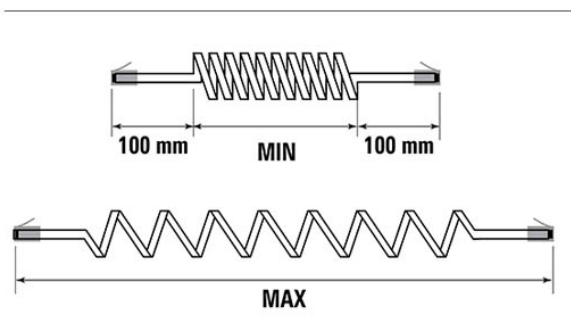

## Door loop with RJ 45 connection, spiral cable

### Technische Daten

Manipulationsschutz	Ja
Anschlüsse	RJ 45

### Beschreibung

DL RJ45 is a door loop with spiral cable and RJ45 connector at each end. The door loop is intended for sliding doors, garage doors and other objects where a flexible cable is needed. The door loop consists of two junction boxes (28401) with RJ45 connectors and 10 screw terminals, 2 of which are for the tamper contact. The box is also provided with cable relief protection for the RJ45 connector. The box has also an anti-tamper protection. The screw terminals have built in self lift wire guard clamp for safe mounting. The cable is made of PUR which means it is more elastic and durable than a PVC cable. The cable is available in 3 sizes, 50 cm, 10 and 250 cm (recommended extended length).

DL RJ45-50 MIN = 20 cm, MAX = 50 cm

DL RJ45-100 MIN = 35 cm, MAX = 100 cm

DL RJ45-250 MIN = 75 cm, MAX = 250 cm