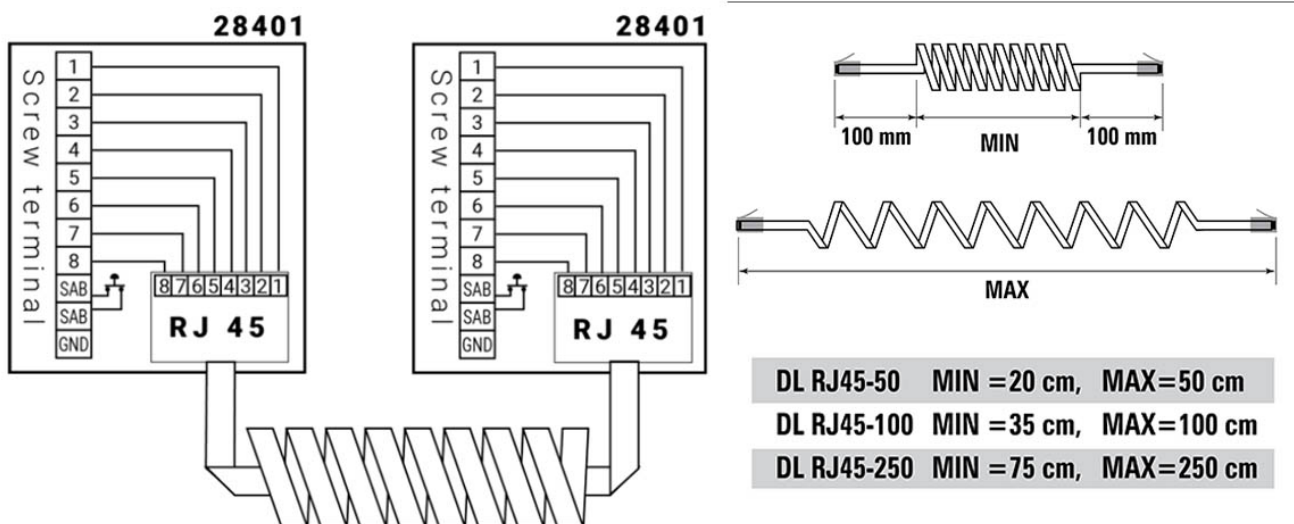

## Door loop with RJ 45 connection, spiral cable

### Technische Daten

Manipulationsschutz	Ja
Anschlüsse	RJ 45

### Beschreibung

DL RJ45 is a door loop with spiral cable and RJ45 connector at each end. The door loop is intended for sliding doors, garage doors and other objects where a flexible cable is needed. The door loop consists of two junction boxes (28401) with RJ45 connectors and 10 screw terminals, 2 of which are for the tamper contact. The box is also provided with cable relief protection for the RJ45 connector. The box has also an anti-tamper protection. The screw terminals have built in self lift wire guard clamp for safe mounting. The cable is made of PUR which means it is more elastic and durable than a PVC cable. The cable is available in 3 sizes, 50 cm, 10 and 250 cm (recommended extended length).