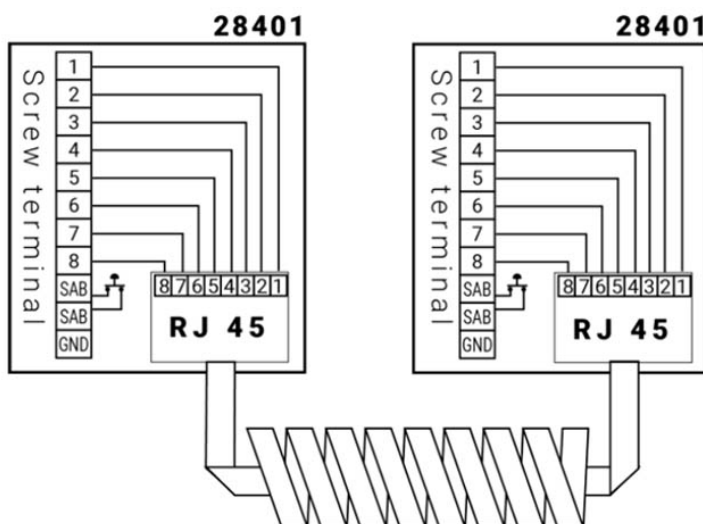

## Door loop with RJ 45 connection, spiral cable

### Technische Daten

Manipulationsschutz	Ja
Anschlüsse	RJ 45

### Beschreibung

DL RJ45 is a door loop with spiral cable and RJ45 connector at each end. The door loop is intended for sliding doors, garage doors and other objects where a flexible cable is needed. The door loop consists of two junction boxes (28401) with RJ45 connectors and 10 screw terminals, 2 of which are for the tamper contact. The box is also provided with cable relief protection for the RJ45 connector. The box has also an anti-tamper protection. The screw terminals have built in self lift wire guard clamp for safe mounting. The cable is made of PUR which means it is more elastic and durable than a PVC cable. The cable is available in 3 sizes, 50 cm, 10 and 250 cm (recommended extended length).

DL RJ45-50 MIN = 20 cm, MAX = 50 cm

DL RJ45-100 MIN = 35 cm, MAX = 100 cm

DL RJ45-250 MIN = 75 cm, MAX = 250 cm